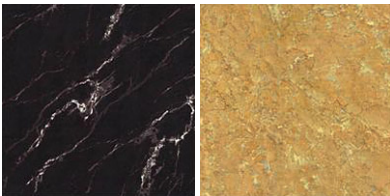

Colors: Black Satin, York Harbor Yellow

Finish: Polished

Usage: Walls

Available In Collection

**007601 -
Black satin**

**007602 - York
harbor yellow**

007601 - Black satin

Product Code: KFL-093033-007601