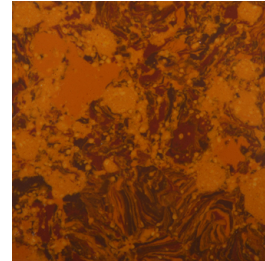

007908 - Jack O' Lantern

Product Code: KFL-066100-007908

Uses: Floor Slab, Wall Panel, Countertop, Decorative Panel, Exterior stone cladding

Color: Jack o' lantern

Material: Engineered Stone

Finish: Polished

Other Available Finish: Honed, Brushed, Chiseled, Antique

Size: 24" x 24" (600.0 mm x 600.0 mm)

Thickness: 3/4" (19.05 mm)

Lead Time: 75 days