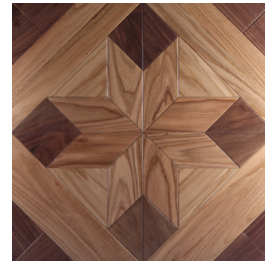

036101 - Oak

Product Code: KFL-096423-036101

Applications: Residential, Office, Retail

Style: Wood Parquet Flooring

Construction: Solid Wood Flooring

Species: Oak

Finish: Factory-prefinished

Gloss Level: Medium Gloss

Size: 24" x 24" (609.6 mm x 609.6 mm)

Thickness: 11/16" (17.46 mm)

Sustainability: Recycled content, Low-emitting materials, paints and coatings

Lead Time: 60 days