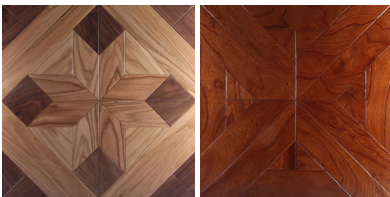

Wood Parquet Collection

Koydol parquet flooring is constructed of high-quality solid oak and recycled content to offer elegance with less of an environmental impact. Suitable for residential, office, or retail applications, the classic flooring sports either a star or X pattern.

Species: Oak

Style: Wood strip and plank

Gloss Level: Medium

Sustainability: Recycled content; and low-emitting materials, paints and coatings.

Available In Collection

036101 - Oak   **036102 - Oak**